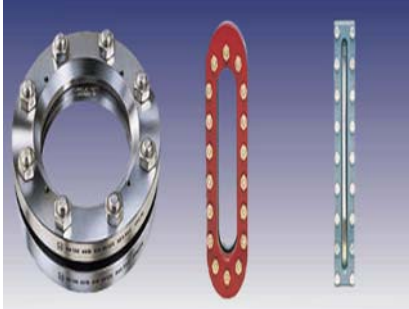

Tank Mounted View Glass

Wetted Parts in M.S., S.S.304, S.S.316,
Polypropylene

Capsule Shape , Round , Rectangular etc..